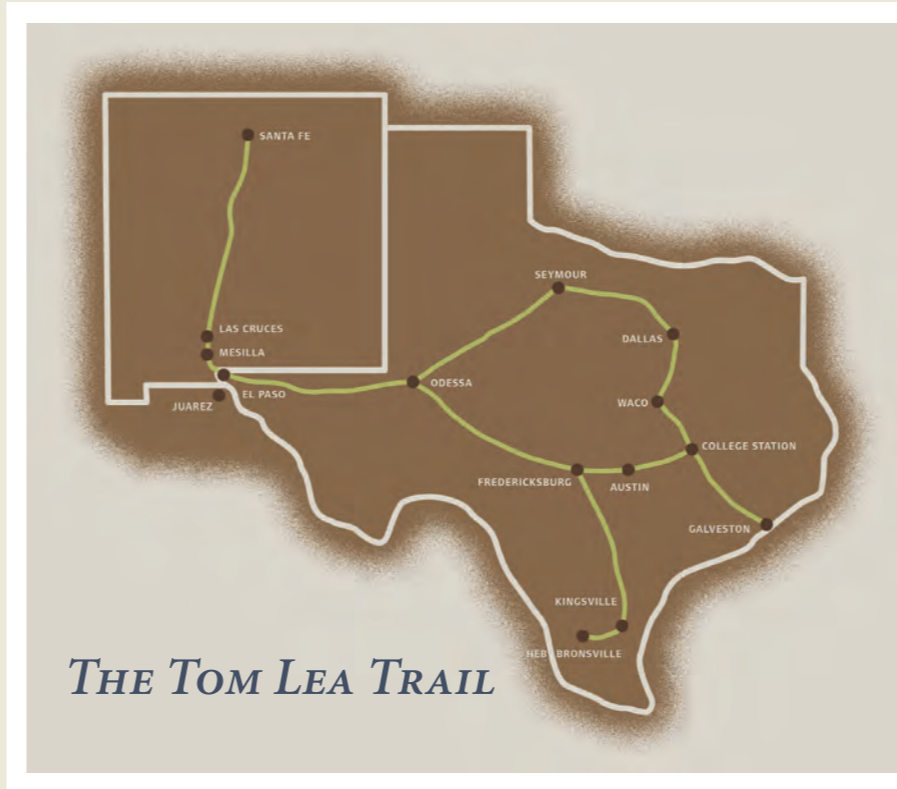

Be the First to Fly The Tom Lea Trail!

THE TOM LEA TRAIL connects the regional histories of 11 Texas cities through the art and writing of Tom Lea. A lucky bidder will be the first to visit three sites along the trail with the highlight being a tour of the George W. Bush Library and Museum in Dallas with Laura Bush as the guide. Tom Lea’s painting Rio Grande was exhibited in the Oval Office during President George W. Bush’s presidency, and a facsimile hangs in the full-size replica at the Bush Center on SMU’s campus. Two other cities selected from El Paso, Austin and Kingsville will be visited with personalized tours of the locations where Tom Lea’s art resides. The package is for six people and includes the King Air flight (compliments of Francis Aviation), lodging (3 rooms), meals and tours for three days and two nights. To receive the prospectus and participate in the auction which will be held Thursday, May 1, at 5 p.m., contact Lauren Ruiz at the Tom Lea Institute, 915-533-0048, lruiz@tomlea.net.

Tom Lea Institute Board Welcomes New Members

EL PASO BUSINESSMAN and Tom Lea collector Rick Francis, and Publisher of Texas Monthly Development David Dunham were elected unanimously to the board of the Tom Lea Institute in January 2014, replacing outgoing board members J.P. Bryan of Houston and Dr. Bruce Cole of Washington, D.C.

They will be welcomed by their colleagues at the next board meeting in May, which will be held in Galveston. “We are thrilled to have two such knowledgeable men on our board, both of whom have been longtime admirers of Tom Lea” said Chairman Micki Costello. “There is so much to do, and Rick and David will help us take giant steps forward.”

Tom Lea Institute Members and Donors

XII TRAVELERS FOUNDERS $100,000 +

JP & Mary Jon Bryan, Houston & Marathon
Betty Ruth Wakefield Haley, El Paso

$50,000 +

The Brown Foundation, Houston
Dee & Adair Margo, El Paso

$25,000 +

Iida Clement, Kingsville
El Paso Electric Company
Bill & Ann Kiely, Spicewood
National Endowment for the Humanities
Texas Monthly
Wells Fargo Private Bank

$10,000 +

Isha Babel, El Paso
Joe Balsiger, El Paso
Capital Bank
Jack Cardwell, El Paso
Casa Ford Lincoln Nissan
Jamey & Judy Clement, Dallas
Federico & Guadalupe De la Vega, El Paso & Juárez
Robert & Maureen Decherd, Dallas
El Paso Convention and Visitor’s Bureau
El Paso Times
Tyler Francis – Francis Aviation
Hunt Family Foundation
Humanities Texas
Dan & Joanne Longoria – Mattress Firm
Raymond Palacios – Bravo Cadillac
Kirk & Judy Robison, El Paso
Ida Saunders, Galveston
Tania & Scott Schwartz, El Paso
Dr. George & the Honorable Pam Willeford, III, Austin

$5,000 +